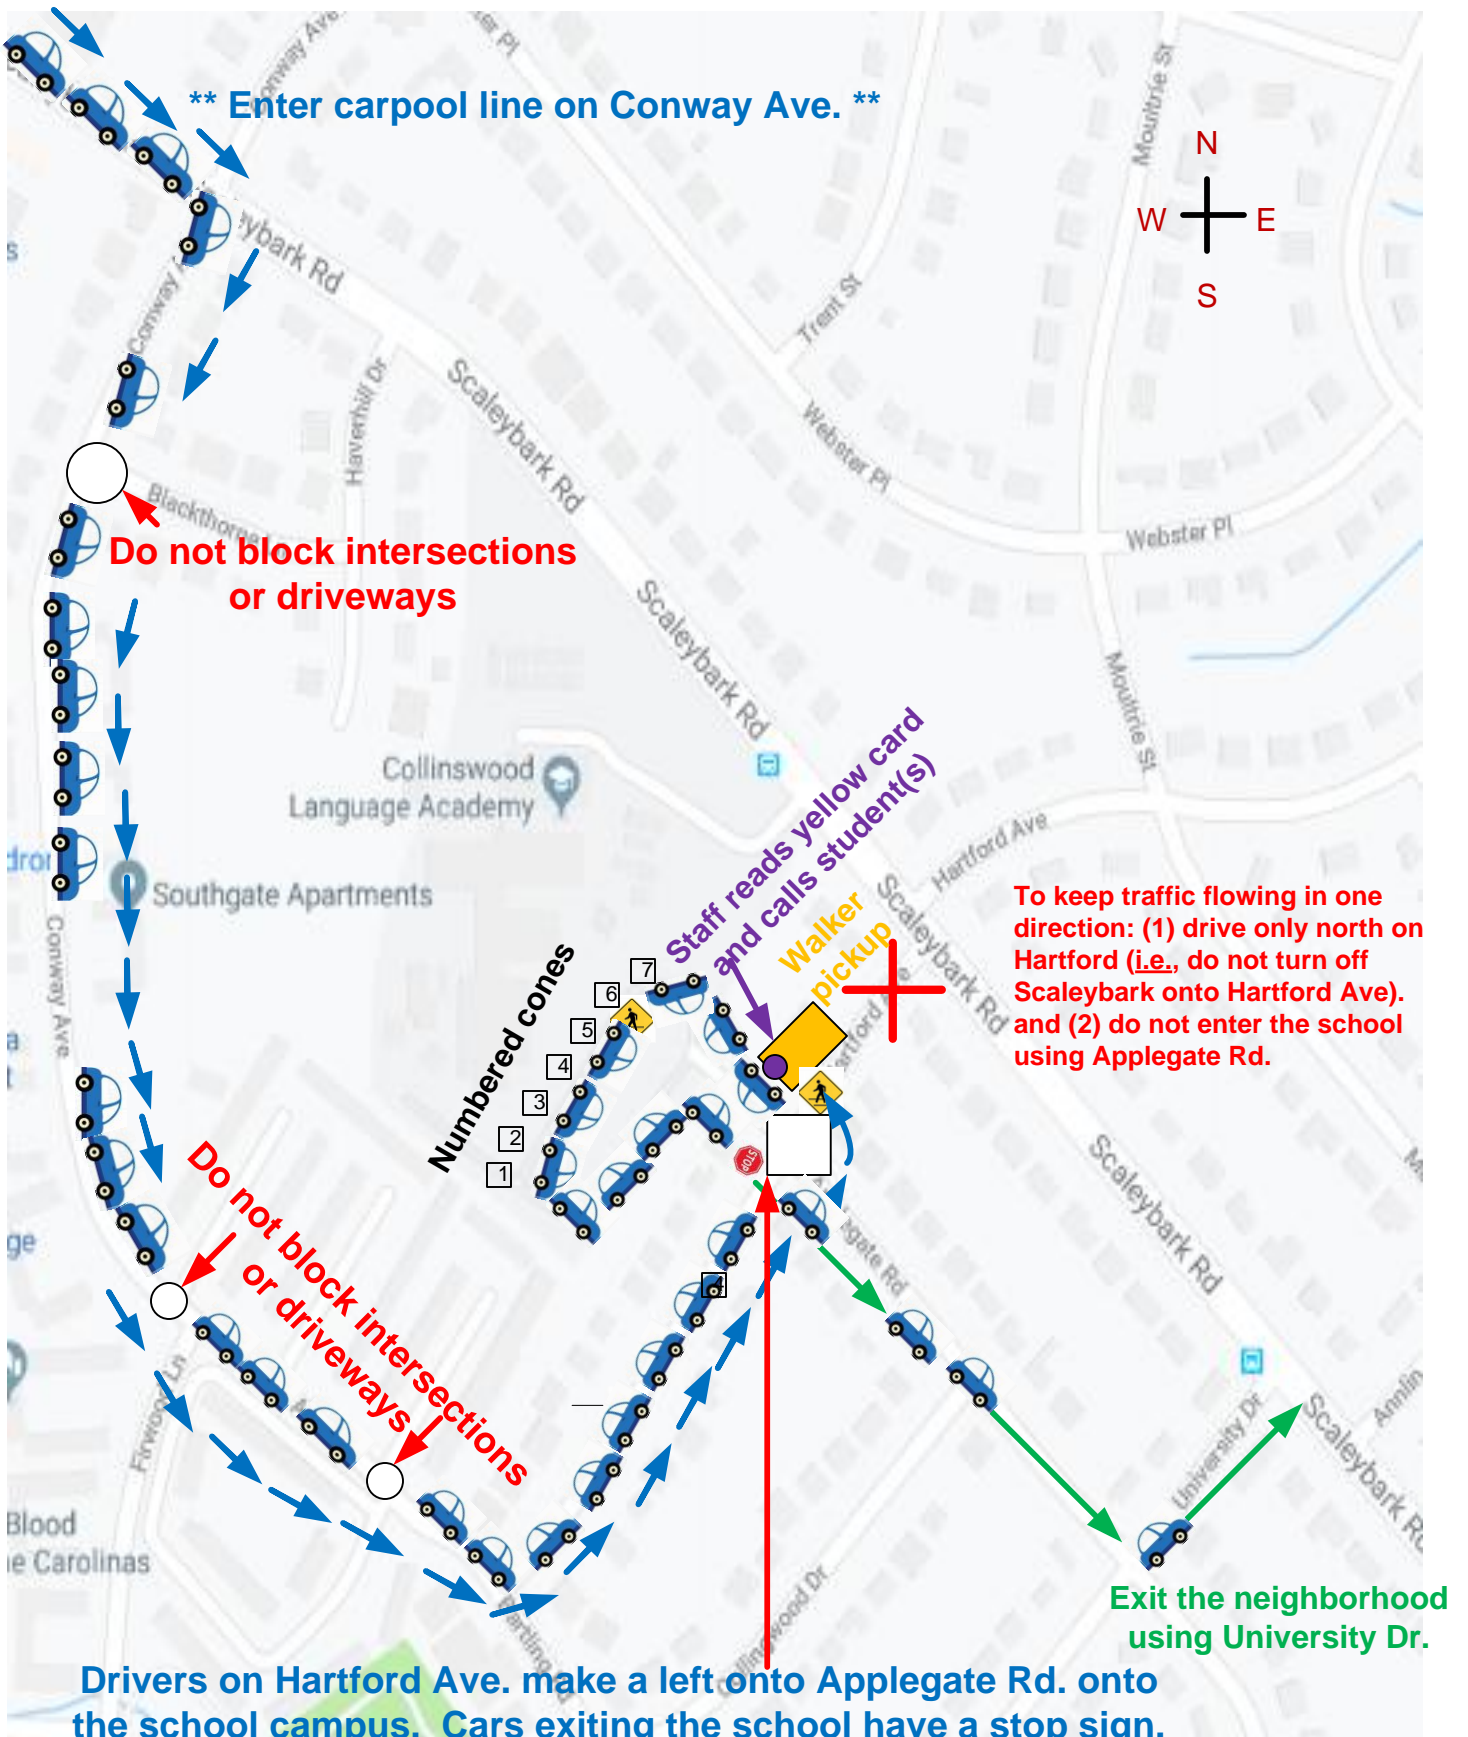

# Collinswood Language Academy 2019-2020 Afternoon Dismissal – Pickup Procedures

If a car line extends to Scaleybark, form the line northwest of Conway (toward South Blvd)

Drivers on Hartford Ave. make a left onto Applegate Rd. onto the school campus. Cars exiting the school have a stop sign.

**\*\*DO NOT BLOCK THE INTERSECTION\*\***